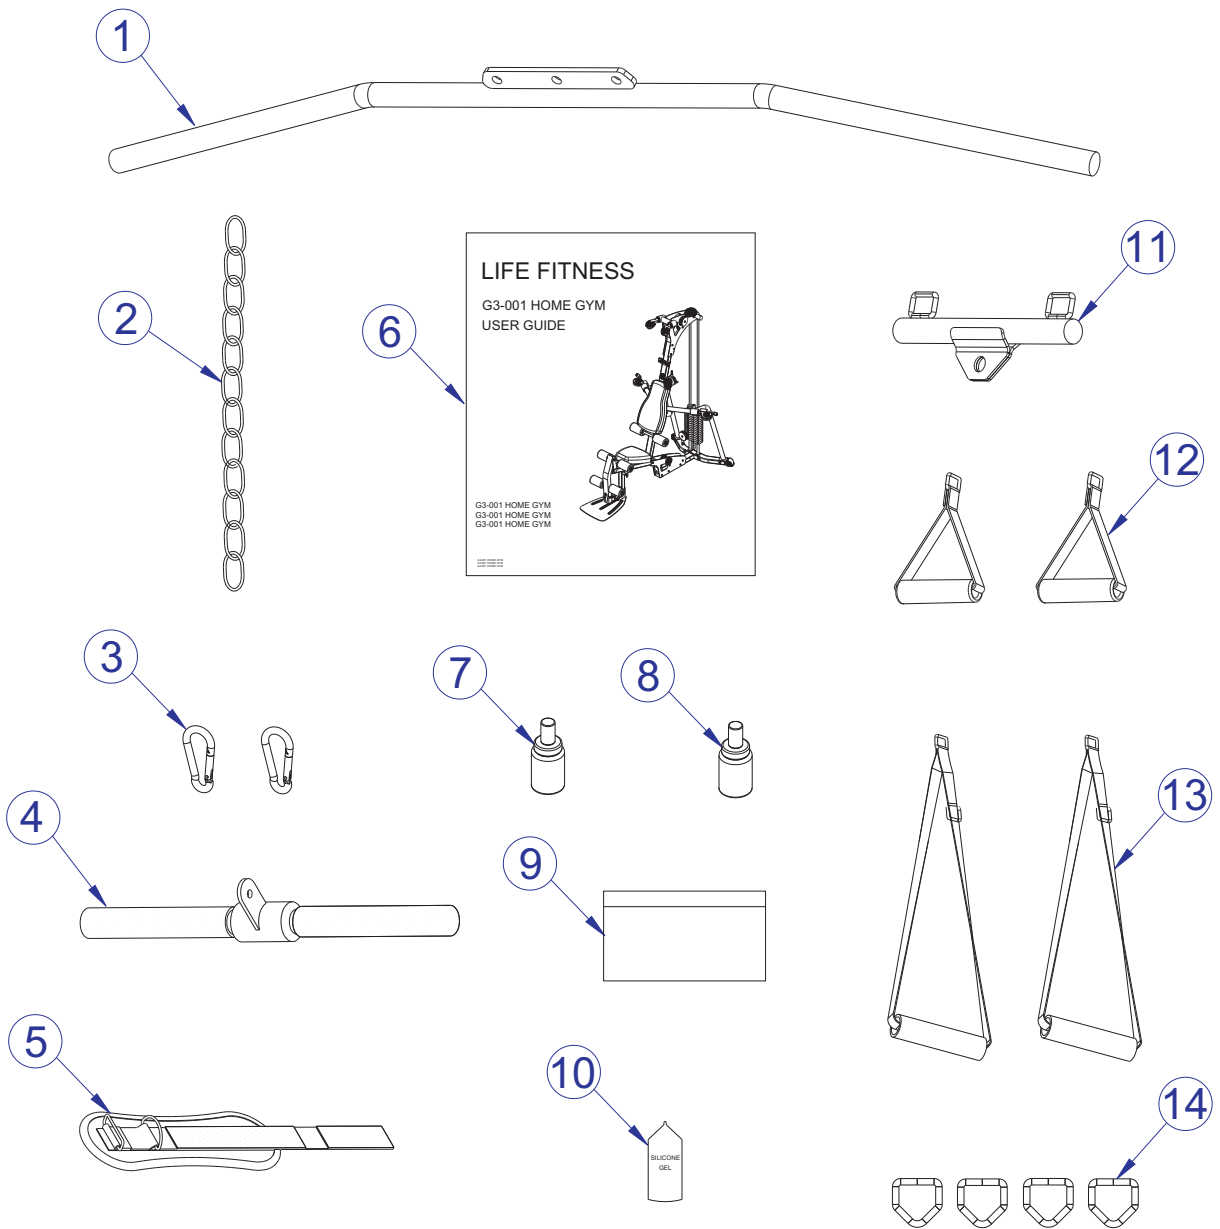

# G3-001 G3 HOME GYM REAR GUIDE CABLES

ITEM NO.	QTY.	PART NO.	DESCRIPTION
1	2	8596501	CABLE 63 1/8/5 5/8 P13-0223

# G3-001 G3 HOME GYM WEIGHT STACK ASSEMBLY

ITEM NO.	QTY.	PART NO.	DESCRIPTION
1	1	7292801	PTD ASSY, HEAD PLATE 20 HOLE
2	15	ACUWT-PLATE	215102 SINGLE WT PLATE 10 LBS
3	1	7308601	LABEL;WEIGHT STACK 1-26
4	4	7286601	BEARING,SLEEVE 20ID X23 X 15MM
5	1	3221702	E-RING, EXTERNAL 3/4
6	30	6224501	SOCKET BUSHING

# G3-001 G3 HOME GYM SUPPLIED ACCESSORIES

ITEM NO.	QTY.	PART NO.	DESCRIPTION
1	1	8601001	ASSY, LAT BAR
2	1	6075906	CHAIN, 12 LINK
3	2	3103801	LINK, SNAP 5/16 DIA
4	1	8588301	ASSY, LOW ROW BAR
5	1	6409101	STRAP, ANKLE STANDARD
6	1	8600401	MANUAL, USER'S, G3
7	1	8599601	PAINT, TOUCH UP, PLATINUM
8	1	8598401	PAINT, TOUCH UP, SHADOW GREY
9	1	8600301	EXERCISE CARDS, G3
10	1	8598301	SILICONE GEL
11	1	8596301	ASSY, ACCESSORY BAR
12	2	7016901	HANDLE, SEWN 5-1/2 X 7-1/2
13	2	7016902	HANDLE, SEWN 5-1/2 X 14-1/2
14	4	7944401	RING, UNIVERSAL ADAPTER